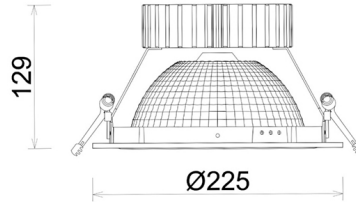

# DOWNLIGHT SHERIFF Z BATWING 930 10W 90°x50° BLACK HI EFFICIENT ON/OFF

Article number: N207-K0002-BB930-H8-ZBW-ZC01\_250-B1-###

LED	COB
Light colour	3000 [K] HI EFFICIENT
CRI	90
Led chip flux	1623 [lm]
Luminous flux	1298 [lm]
System power	10 [W]
Luminaire Efficiency	130 [lm/W]
Beam angle	90°x50°
Controller	ON/OFF
MacAdam	3 SDCM

### Downlight LED

LED downlight for drop ceiling installation. Aluminium housing. Glass cover included. Available in white, black and grey. Any RAL palette colour available on enquiry. Special double asymmetric optics. Maximum power is 37W.

### LUMINAIRE

Weight	1,23 [kg]
Protection rating IP , IK , class	IP 20, IK 3,
Luminaire colour	BLACK
Cover	Plastic
Operating voltage	220-240V 50-60Hz

Note: All data are typical values. Tolerance of measurements +/-10% System features may change with product improvements due to technical advances.