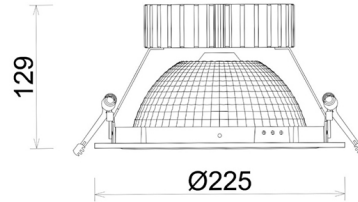

# DOWNLIGHT SHERIFF Z BATWING 825 35W 90°x50° GREY BREAD ON/OFF

Article number: N207-K0001-VF825-H8-ZBW-ZC03\_900-B1-###

LED	COB
Light colour	2500 [K] BREAD
CRI	80
Led chip flux	4073 [lm]
Luminous flux	3258 [lm]
System power	35 [W]
Luminaire Efficiency	93 [lm/W]
Beam angle	90°x50°
Controller	ON/OFF
MacAdam	3 SDCM

### Downlight LED

LED downlight for drop ceiling installation. Aluminium housing. Glass cover included. Available in white, black and grey. Any RAL palette colour available on enquiry. Special double asymmetric optics. Maximum power is 37W.

### LUMINAIRE

Weight	1,23 [kg]
Protection rating IP , IK , class	IP 20, IK 3,
Luminaire colour	BLACK
Cover	Plastic
Operating voltage	220-240V 50-60Hz

Note: All data are typical values. Tolerance of measurements +/-10% System features may change with product improvements due to technical advances.