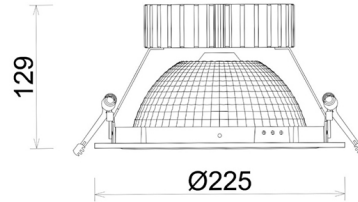

DOWNLIGHT SHERIFF Z BATWING 825 25W 90°x50° GREY BREAD ON/OFF

Article number: N207-K0001-VF825-H8-ZBW-ZC02_650-B1-###

LED	COB
Light colour	2500 [K] BREAD
CRI	80
Led chip flux	3042 [lm]
Luminous flux	2433 [lm]
System power	25 [W]
Luminaire Efficiency	97 [lm/W]
Beam angle	90°x50°
Controller	ON/OFF
MacAdam	3 SDCM

Downlight LED

LED downlight for drop ceiling installation. Aluminium housing. Glass cover included. Available in white, black and grey. Any RAL palette colour available on enquiry. Special double asymmetric optics. Maximum power is 37W.

LUMINAIRE

Weight	1,23 [kg]
Protection rating IP , IK , class	IP 20, IK 3,
Luminaire colour	GREY
Cover	Plastic
Operating voltage	220-240V 50-60Hz

Note: All data are typical values. Tolerance of measurements +/-10% System features may change with product improvements due to technical advances.