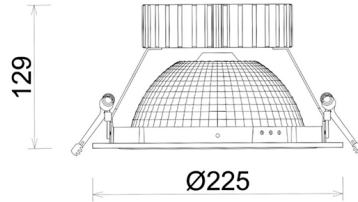

# DOWNLIGHT SHERIFF Z BATWING 825 19W 90°x50° GREY BREAD ON/OFF

Article number: N207-K0001-VF825-H8-ZBW-ZC01\_500-B1-###

LED	COB
Light colour	2500 [K] BREAD
CRI	80
Led chip flux	2340 [lm]
Luminous flux	1872 [lm]
System power	19 [W]
Luminaire Efficiency	99 [lm/W]
Beam angle	90°x50°
Controller	ON/OFF
MacAdam	3 SDCM

### Downlight LED

LED downlight for drop ceiling installation. Aluminium housing. Glass cover included. Available in white, black and grey. Any RAL palette colour available on enquiry. Special double asymmetric optics. Maximum power is 37W.

### LUMINAIRE

Weight	1,23 [kg]
Protection rating IP , IK , class	IP 20, IK 3,
Luminaire colour	BLACK
Cover	Plastic
Operating voltage	220-240V 50-60Hz

Note: All data are typical values. Tolerance of measurements +/-10% System features may change with product improvements due to technical advances.