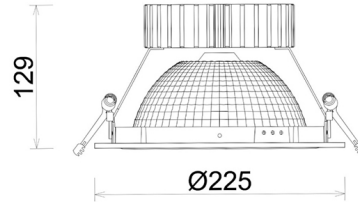

DOWNLIGHT SHERIFF Z BATWING 825 10W 90°x50° GREY BREAD ON/OFF

Article number: N207-K0001-VF825-H8-ZBW-ZC01_250-B1-###

LED	COB
Light colour	2500 [K] BREAD
CRI	80
Led chip flux	1195 [lm]
Luminous flux	956 [lm]
System power	10 [W]
Luminaire Efficiency	96 [lm/W]
Beam angle	90°x50°
Controller	ON/OFF
MacAdam	3 SDCM

Downlight LED

LED downlight for drop ceiling installation. Aluminium housing. Glass cover included. Available in white, black and grey. Any RAL palette colour available on enquiry. Special double asymmetric optics. Maximum power is 37W.

LUMINAIRE

Weight	1,23 [kg]
Protection rating IP , IK , class	IP 20, IK 3,
Luminaire colour	GREY
Cover	Plastic
Operating voltage	220-240V 50-60Hz

Note: All data are typical values. Tolerance of measurements +/-10% System features may change with product improvements due to technical advances.