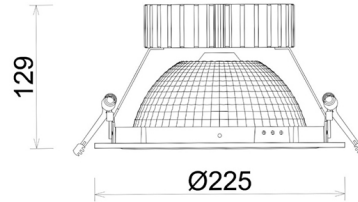

# DOWNLIGHT SHERIFF Z BATWING 820 25W 90°x50° GREY MEAT PINK ON/OFF

Article number: N207-K0001-VE820-H8-ZBW-ZC02\_650-B1-###

LED	COB
Light colour	2000 [K] MEAT PINK
CRI	80
Led chip flux	2181 [lm]
Luminous flux	1744 [lm]
System power	25 [W]
Luminaire Efficiency	70 [lm/W]
Beam angle	90°x50°
Controller	ON/OFF
MacAdam	3 SDCM

### Downlight LED

LED downlight for drop ceiling installation. Aluminium housing. Glass cover included. Available in white, black and grey. Any RAL palette colour available on enquiry. Special double asymmetric optics. Maximum power is 37W.

### LUMINAIRE

Weight	1,23 [kg]
Protection rating IP , IK , class	IP 20, IK 3,
Luminaire colour	GREY
Cover	Plastic
Operating voltage	220-240V 50-60Hz

Note: All data are typical values. Tolerance of measurements +/-10% System features may change with product improvements due to technical advances.