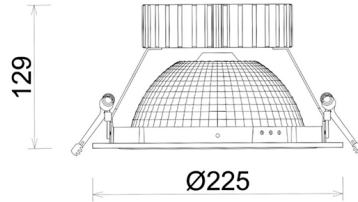

DOWNLIGHT SHERIFF Z BATWING 820 19W 90°x50° GREY MEAT PINK ON/OFF

Article number: N207-K0001-VE820-H8-ZBW-ZC01_500-B1-###

LED	COB
Light colour	2000 [K] MEAT PINK
CRI	80
Led chip flux	1741 [lm]
Luminous flux	1392 [lm]
System power	19 [W]
Luminaire Efficiency	73 [lm/W]
Beam angle	90°x50°
Controller	ON/OFF
MacAdam	3 SDCM

Downlight LED

LED downlight for drop ceiling installation. Aluminium housing. Glass cover included. Available in white, black and grey. Any RAL palette colour available on enquiry. Special double asymmetric optics. Maximum power is 37W.

LUMINAIRE

Weight	1,23 [kg]
Protection rating IP , IK , class	IP 20, IK 3,
Luminaire colour	GREY
Cover	Plastic
Operating voltage	220-240V 50-60Hz

Note: All data are typical values. Tolerance of measurements +/-10% System features may change with product improvements due to technical advances.