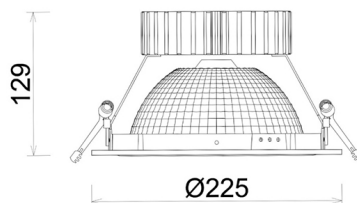

DOWNLIGHT SHERIFF Z BATWING 930 21W 90°x50° GREY | ON/OFF

LED	COB
Light colour	3000 [K] |
CRI	90
Led chip flux	2536 [lm]
Luminous flux	2028 [lm]
System power	21 [W]
Luminaire Efficiency	97 [lm/W]
Beam angle	90°x50°
Controller	ON/OFF
MacAdam	3 SDCM

Downlight LED

LED downlight for drop ceiling installation. Aluminium housing. Glass cover included. Available in white, black and grey. Any RAL palette colour available on enquiry. Special double asymmetric optics. Maximum power is 37W.

LUMINAIRE

Weight	1,23 [kg]
Protection rating IP , IK , class	IP 20, IK 3,
Luminaire colour	GREY
Cover	Plastic
Operating voltage	220-240V 50-60Hz

Note: All data are typical values. Tolerance of measurements +/-10% System features may change with product improvements due to technical advances.

OPTIONS

RAL colours on enquiry, Casambi on enquiry, DALI on enquiry, Phase-cut dimming on enquiry.

Generated: 29.06.2024

+48 32 388 80 00

www.cora.pl
cora@cora.pl

Street: Ignatza Hakuby 18
41-914 Bytom, Polska