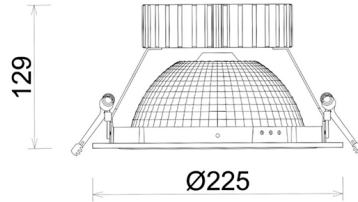

# DOWNLIGHT SHERIFF Z BATWING 927 27W 90°x50° GREY | ON/OFF

Article number: N207-K0001-RF927-H8-ZBW-ZC02\_700-B1-###

LED	COB
Light colour	2700 [K]
CRI	80
Led chip flux	3111 [lm]
Luminous flux	2488 [lm]
System power	27 [W]
Luminaire Efficiency	92 [lm/W]
Beam angle	90°x50°
Controller	ON/OFF
MacAdam	3 SDCM

### Downlight LED

LED downlight for drop ceiling installation. Aluminium housing. Glass cover included. Available in white, black and grey. Any RAL palette colour available on enquiry. Special double asymmetric optics. Maximum power is 37W.

### LUMINAIRE

Weight	1,23 [kg]
Protection rating IP , IK , class	IP 20, IK 3,
Luminaire colour	GREY
Cover	Plastic
Operating voltage	220-240V 50-60Hz

Note: All data are typical values. Tolerance of measurements +/-10% System features may change with product improvements due to technical advances.