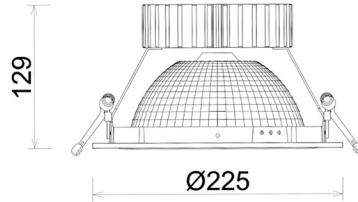

DOWNLIGHT SHERIFF Z BATWING 850 23W 90°x50° GREY | ON/OFF

Article number: N207-K0001-RF850-H8-ZBW-ZC02_600-B1-###

LED	COB
Light colour	5000 [K]
CRI	80
Led chip flux	3475 [lm]
Luminous flux	2780 [lm]
System power	23 [W]
Luminaire Efficiency	121 [lm/W]
Beam angle	90°x50°
Controller	ON/OFF
MacAdam	3 SDCM

Downlight LED

LED downlight for drop ceiling installation. Aluminium housing. Glass cover included. Available in white, black and grey. Any RAL palette colour available on enquiry. Special double asymmetric optics. Maximum power is 37W.

LUMINAIRE

Weight	1,23 [kg]
Protection rating IP , IK , class	IP 20, IK 3,
Luminaire colour	GREY
Cover	Plastic
Operating voltage	220-240V 50-60Hz

Note: All data are typical values. Tolerance of measurements +/-10% System features may change with product improvements due to technical advances.