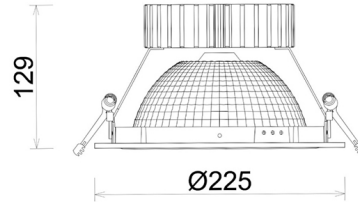

DOWNLIGHT SHERIFF Z BATWING 840 14W 90°x50° GREY | ON/OFF

Article number: N207-K0001-RF840-H8-ZBW-ZC01_350-B1-###

LED	COB
Light colour	4000 [K]
CRI	80
Led chip flux	1987 [lm]
Luminous flux	1589 [lm]
System power	14 [W]
Luminaire Efficiency	114 [lm/W]
Beam angle	90°x50°
Controller	ON/OFF
MacAdam	3 SDCM

Downlight LED

LED downlight for drop ceiling installation. Aluminium housing. Glass cover included. Available in white, black and grey. Any RAL palette colour available on enquiry. Special double asymmetric optics. Maximum power is 37W.

LUMINAIRE

Weight	1,23 [kg]
Protection rating IP , IK , class	IP 20, IK 3,
Luminaire colour	GREY
Cover	Plastic
Operating voltage	220-240V 50-60Hz

Note: All data are typical values. Tolerance of measurements +/-10% System features may change with product improvements due to technical advances.