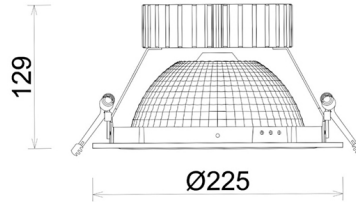

DOWNLIGHT SHERIFF Z BATWING 840 10W 90°x50° GREY | ON/OFF

Article number: N207-K0001-RF840-H8-ZBW-ZC01_250-B1-###

LED	COB
Light colour	4000 [K]
CRI	80
Led chip flux	1419 [lm]
Luminous flux	1135 [lm]
System power	10 [W]
Luminaire Efficiency	114 [lm/W]
Beam angle	90°x50°
Controller	ON/OFF
MacAdam	3 SDCM

Downlight LED

LED downlight for drop ceiling installation. Aluminium housing. Glass cover included. Available in white, black and grey. Any RAL palette colour available on enquiry. Special double asymmetric optics. Maximum power is 37W.

LUMINAIRE

Weight	1,23 [kg]
Protection rating IP , IK , class	IP 20, IK 3,
Luminaire colour	GREY
Cover	Plastic
Operating voltage	220-240V 50-60Hz

Note: All data are typical values. Tolerance of measurements +/-10% System features may change with product improvements due to technical advances.