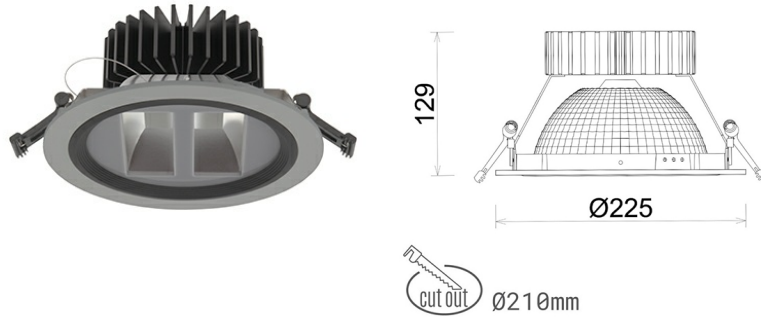

# DOWNLIGHT SHERIFF Z BATWING 835 27W 90°x50° GREY | ON/OFF

Article number: N207-K0001-RF835-H8-ZBW-ZC02\_700-B1-###

LED	COB
Light colour	3500 [K]
CRI	80
Led chip flux	3896 [lm]
Luminous flux	3116 [lm]
System power	27 [W]
Luminaire Efficiency	115 [lm/W]
Beam angle	90°x50°
Controller	ON/OFF
MacAdam	3 SDCM

### Downlight LED

LED downlight for drop ceiling installation. Aluminium housing. Glass cover included. Available in white, black and grey. Any RAL palette colour available on enquiry. Special double asymmetric optics. Maximum power is 37W.

### LUMINAIRE

Weight	1,23 [kg]
Protection rating IP , IK , class	IP 20, IK 3,
Luminaire colour	GREY
Cover	Plastic
Operating voltage	220-240V 50-60Hz

Note: All data are typical values. Tolerance of measurements +/-10% System features may change with product improvements due to technical advances.