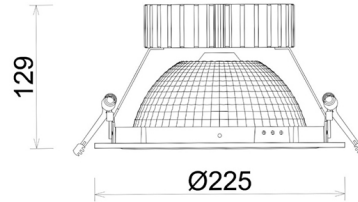

DOWNLIGHT SHERIFF Z BATWING 830 37W 90°x50° GREY | ON/OFF

Article number: N207-K0001-RF830-H8-ZBW-ZC03_950-B1-###

LED	COB
Light colour	3000 [K]
CRI	80
Led chip flux	5172 [lm]
Luminous flux	4137 [lm]
System power	37 [W]
Luminaire Efficiency	112 [lm/W]
Beam angle	90°x50°
Controller	ON/OFF
MacAdam	3 SDCM

Downlight LED

LED downlight for drop ceiling installation. Aluminium housing. Glass cover included. Available in white, black and grey. Any RAL palette colour available on enquiry. Special double asymmetric optics. Maximum power is 37W.

LUMINAIRE

Weight	1,23 [kg]
Protection rating IP , IK , class	IP 20, IK 3,
Luminaire colour	GREY
Cover	Plastic
Operating voltage	220-240V 50-60Hz

Note: All data are typical values. Tolerance of measurements +/-10% System features may change with product improvements due to technical advances.