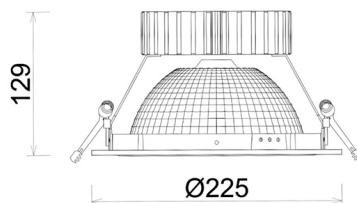

DOWNLIGHT SHERIFF Z BATWING 830 27W 90°x50° GREY | ON/OFF

LED	COB
Light colour	3000 [K] |
CRI	80
Led chip flux	3811 [lm]
Luminous flux	3048 [lm]
System power	27 [W]
Luminaire Efficiency	113 [lm/W]
Beam angle	90°x50°
Controller	ON/OFF
MacAdam	3 SDCM

Downlight LED

LED downlight for drop ceiling installation. Aluminium housing. Glass cover included. Available in white, black and grey. Any RAL palette colour available on enquiry. Special double asymmetric optics. Maximum power is 37W.

LUMINAIRE

Weight	1,23 [kg]
Protection rating IP , IK , class	IP 20, IK 3,
Luminaire colour	GREY
Cover	Plastic
Operating voltage	220-240V 50-60Hz

Note: All data are typical values. Tolerance of measurements +/-10% System features may change with product improvements due to technical advances.

OPTIONS

RAL colours on enquiry, Casambi on enquiry, DALI on enquiry, Phase-cut dimming on enquiry.

Generated: 26.06.2024

+48 32 388 80 00

www.cora.pl
cora@cora.pl

Street: Ignatza Hakuby 18
41-914 Bytom, Polska