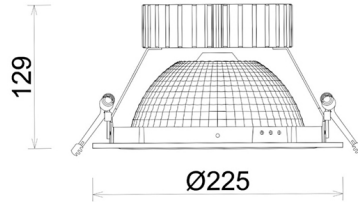

DOWNLIGHT SHERIFF Z BATWING 830 27W 90°x50° GREY | ON/OFF

Article number: N207-K0001-RF830-H8-ZBW-ZC02_700-B1-###

LED	COB
Light colour	3000 [K]
CRI	80
Led chip flux	3811 [lm]
Luminous flux	3048 [lm]
System power	27 [W]
Luminaire Efficiency	113 [lm/W]
Beam angle	90°x50°
Controller	ON/OFF
MacAdam	3 SDCM

Downlight LED

LED downlight for drop ceiling installation. Aluminium housing. Glass cover included. Available in white, black and grey. Any RAL palette colour available on enquiry. Special double asymmetric optics. Maximum power is 37W.

LUMINAIRE

Weight	1,23 [kg]
Protection rating IP , IK , class	IP 20, IK 3,
Luminaire colour	BLACK
Cover	Plastic
Operating voltage	220-240V 50-60Hz

Note: All data are typical values. Tolerance of measurements +/-10% System features may change with product improvements due to technical advances.