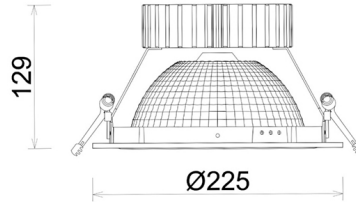

DOWNLIGHT SHERIFF Z BATWING 830 10W 90°x50° GREY | ON/OFF

Article number: N207-K0001-RF830-H8-ZBW-ZC01_250-B1-###

LED	COB
Light colour	3000 [K]
CRI	80
Led chip flux	1361 [lm]
Luminous flux	1088 [lm]
System power	10 [W]
Luminaire Efficiency	109 [lm/W]
Beam angle	90°x50°
Controller	ON/OFF
MacAdam	3 SDCM

Downlight LED

LED downlight for drop ceiling installation. Aluminium housing. Glass cover included. Available in white, black and grey. Any RAL palette colour available on enquiry. Special double asymmetric optics. Maximum power is 37W.

LUMINAIRE

Weight	1,23 [kg]
Protection rating IP , IK , class	IP 20, IK 3,
Luminaire colour	BLACK
Cover	Plastic
Operating voltage	220-240V 50-60Hz

Note: All data are typical values. Tolerance of measurements +/-10% System features may change with product improvements due to technical advances.