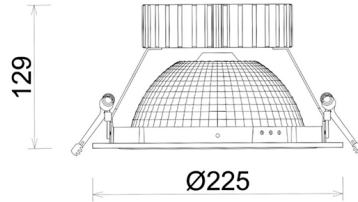

SHERIFF Z BATWING FAMILY

LED	COB
Light colour	2700 [K] |
CRI	80
Led chip flux	895-5811 [lm]
Luminous flux	#ARG! [lm]
System power	10-37 [W]
Luminaire Efficiency	72-151 [lm/W]
Beam angle	ON/OFF
Controller	3 SDCM
MacAdam	

Downlight LED

LED downlight for drop ceiling installation. Aluminium housing. Glass cover included. Available in white, black and grey. Any RAL palette colour available on enquiry. Special double asymmetric optics. Maximum power is 37W.

LUMINAIRE

Weight	1,23 [kg]
Protection rating IP , IK , class	IP 20, IK 3,
Luminaire colour	GREY
Cover	Plastic
Operating voltage	220-240V 50-60Hz

Note: All data are typical values. Tolerance of measurements +/-10% System features may change with product improvements due to technical advances.

OPTIONS

RAL colours on enquiry, Casambi on enquiry, DALI on enquiry, Phase-cut dimming on enquiry.

Generated: 16.07.2024

+48 32 388 80 00

www.cora.pl
cora@cora.pl

Street: Ignatza Hakuby 18
41-914 Bytom, Polska