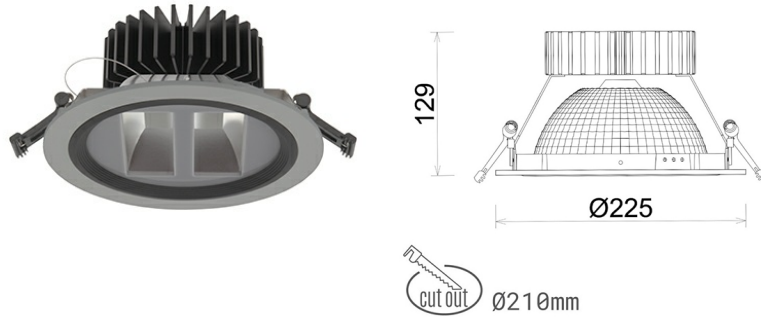

DOWNLIGHT SHERIFF Z BATWING 940 20W 90°x50° GREY PREMIUM WHITE ON/OFF

Article number: N207-K0001-PW940-HA-ZBW-ZC01_500-B1-###

LED	COB
Light colour	4000 [K] PREMIUM WHITE
CRI	90
Led chip flux	2663 [lm]
Luminous flux	2130 [lm]
System power	20 [W]
Luminaire Efficiency	107 [lm/W]
Beam angle	90°x50°
Controller	ON/OFF
MacAdam	3 SDCM

Downlight LED

LED downlight for drop ceiling installation. Aluminium housing. Glass cover included. Available in white, black and grey. Any RAL palette colour available on enquiry. Special double asymmetric optics. Maximum power is 37W.

LUMINAIRE

Weight	1,23 [kg]
Protection rating IP , IK , class	IP 20, IK 3,
Luminaire colour	GREY
Cover	Plastic
Operating voltage	220-240V 50-60Hz

Note: All data are typical values. Tolerance of measurements +/-10% System features may change with product improvements due to technical advances.