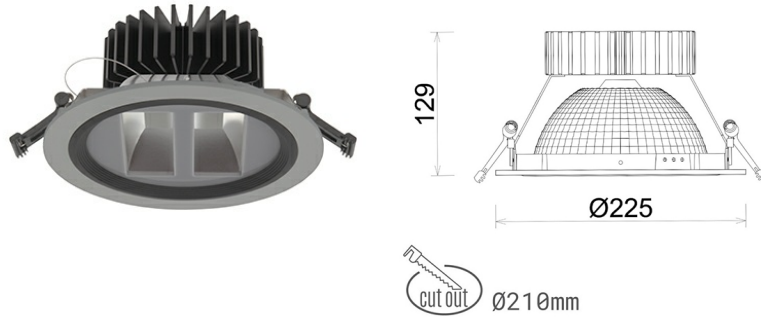

DOWNLIGHT SHERIFF Z BATWING 930 27W 90°x50° GREY PREMIUM COLOR ON/OFF

Article number: N207-K0001-PC930-HA-ZBW-ZC02_700-B1-###

LED	COB
Light colour	3000 [K] PREMIUM COLOR
CRI	90
Led chip flux	2960 [lm]
Luminous flux	2368 [lm]
System power	27 [W]
Luminaire Efficiency	88 [lm/W]
Beam angle	90°x50°
Controller	ON/OFF
MacAdam	3 SDCM

Downlight LED

LED downlight for drop ceiling installation. Aluminium housing. Glass cover included. Available in white, black and grey. Any RAL palette colour available on enquiry. Special double asymmetric optics. Maximum power is 37W.

LUMINAIRE

Weight	1,23 [kg]
Protection rating IP , IK , class	IP 20, IK 3,
Luminaire colour	GREY
Cover	Plastic
Operating voltage	220-240V 50-60Hz

Note: All data are typical values. Tolerance of measurements +/-10% System features may change with product improvements due to technical advances.