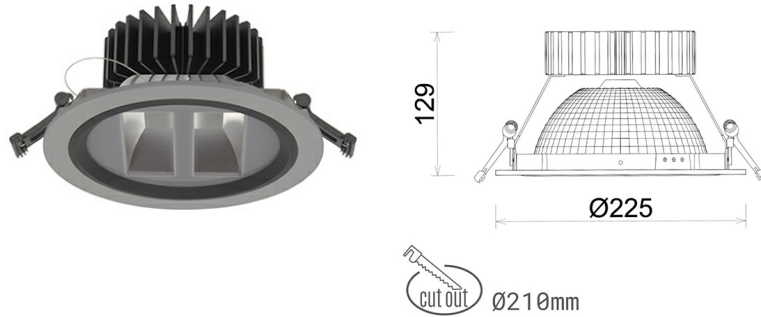

DOWNLIGHT SHERIFF Z BATWING 930 11W 90°x50° GREY PREMIUM COLOR ON/OFF

Article number: N207-K0001-PC930-HA-ZBW-ZC01_250-B1-###

LED	COB
Light colour	3000 [K] PREMIUM COLOR
CRI	90
Led chip flux	1145 [lm]
Luminous flux	916 [lm]
System power	11 [W]
Luminaire Efficiency	83 [lm/W]
Beam angle	90°x50°
Controller	ON/OFF
MacAdam	3 SDCM

Downlight LED

LED downlight for drop ceiling installation. Aluminium housing. Glass cover included. Available in white, black and grey. Any RAL palette colour available on enquiry. Special double asymmetric optics. Maximum power is 37W.

LUMINAIRE

Weight	1,23 [kg]
Protection rating IP , IK , class	IP 20, IK 3,
Luminaire colour	GREY
Cover	Plastic
Operating voltage	220-240V 50-60Hz

Note: All data are typical values. Tolerance of measurements +/-10% System features may change with product improvements due to technical advances.