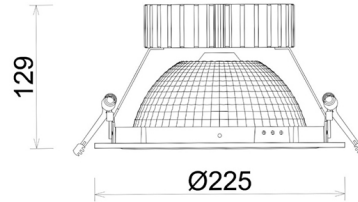

# DOWNLIGHT SHERIFF Z BATWING 930 27W 90°x50° GREY CRI97 ON/OFF

Article number: N207-K0001-HI930-H8-ZBW-ZC02\_700-B1-###

LED	COB
Light colour	3000 [K] CRI97
CRI	90
Led chip flux	2990 [lm]
Luminous flux	2392 [lm]
System power	27 [W]
Luminaire Efficiency	89 [lm/W]
Beam angle	90°x50°
Controller	ON/OFF
MacAdam	3 SDCM

### Downlight LED

LED downlight for drop ceiling installation. Aluminium housing. Glass cover included. Available in white, black and grey. Any RAL palette colour available on enquiry. Special double asymmetric optics. Maximum power is 37W.

### LUMINAIRE

Weight	1,23 [kg]
Protection rating IP , IK , class	IP 20, IK 3,
Luminaire colour	GREY
Cover	Plastic
Operating voltage	220-240V 50-60Hz

Note: All data are typical values. Tolerance of measurements +/-10% System features may change with product improvements due to technical advances.