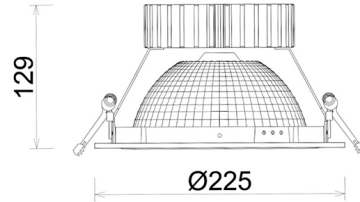

DOWNLIGHT SHERIFF Z BATWING 930 14W 90°x50° GREY CRI97 ON/OFF

Article number: N207-K0001-HI930-H8-ZBW-ZC01_350-B1-###

LED	COB
Light colour	3000 [K] CRI97
CRI	90
Led chip flux	1575 [lm]
Luminous flux	1260 [lm]
System power	14 [W]
Luminaire Efficiency	90 [lm/W]
Beam angle	90°x50°
Controller	ON/OFF
MacAdam	3 SDCM

Downlight LED

LED downlight for drop ceiling installation. Aluminium housing. Glass cover included. Available in white, black and grey. Any RAL palette colour available on enquiry. Special double asymmetric optics. Maximum power is 37W.

LUMINAIRE

Weight	1,23 [kg]
Protection rating IP , IK , class	IP 20, IK 3,
Luminaire colour	GREY
Cover	Plastic
Operating voltage	220-240V 50-60Hz

Note: All data are typical values. Tolerance of measurements +/-10% System features may change with product improvements due to technical advances.