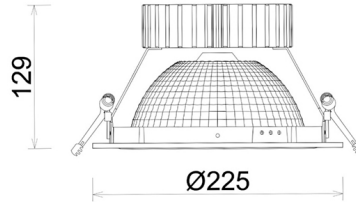

DOWNLIGHT SHERIFF Z BATWING 930 10W 90°x50° GREY CRI97 ON/OFF

Article number: N207-K0001-HI930-H8-ZBW-ZC01_250-B1-###

LED	COB
Light colour	3000 [K] CRI97
CRI	90
Led chip flux	1144 [lm]
Luminous flux	915 [lm]
System power	10 [W]
Luminaire Efficiency	92 [lm/W]
Beam angle	90°x50°
Controller	ON/OFF
MacAdam	3 SDCM

Downlight LED

LED downlight for drop ceiling installation. Aluminium housing. Glass cover included. Available in white, black and grey. Any RAL palette colour available on enquiry. Special double asymmetric optics. Maximum power is 37W.

LUMINAIRE

Weight	1,23 [kg]
Protection rating IP , IK , class	IP 20, IK 3,
Luminaire colour	BLACK
Cover	Plastic
Operating voltage	220-240V 50-60Hz

Note: All data are typical values. Tolerance of measurements +/-10% System features may change with product improvements due to technical advances.