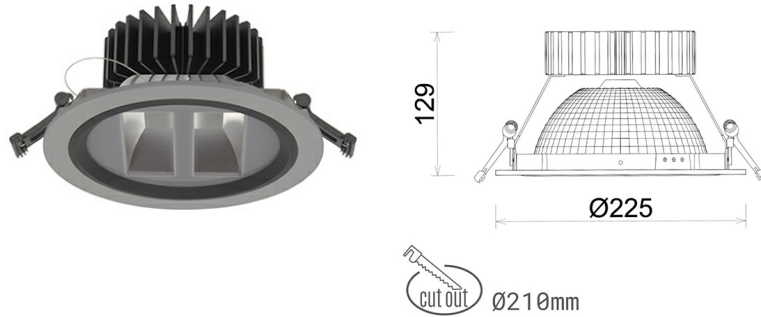

# DOWNLIGHT SHERIFF Z BATWING 935 25W 90°x50° GREY PREMIUM WHITE ON/OFF

Article number: N207-K0001-HE935-HA-ZBW-ZC02\_650-B1-###

LED	COB
Light colour	3500 [K] PREMIUM WHITE
CRI	90
Led chip flux	3777 [lm]
Luminous flux	3021 [lm]
System power	25 [W]
Luminaire Efficiency	121 [lm/W]
Beam angle	90°x50°
Controller	ON/OFF
MacAdam	3 SDCM

### Downlight LED

LED downlight for drop ceiling installation. Aluminium housing. Glass cover included. Available in white, black and grey. Any RAL palette colour available on enquiry. Special double asymmetric optics. Maximum power is 37W.

### LUMINAIRE

Weight	1,23 [kg]
Protection rating IP , IK , class	IP 20, IK 3,
Luminaire colour	GREY
Cover	Plastic
Operating voltage	220-240V 50-60Hz

Note: All data are typical values. Tolerance of measurements +/-10% System features may change with product improvements due to technical advances.