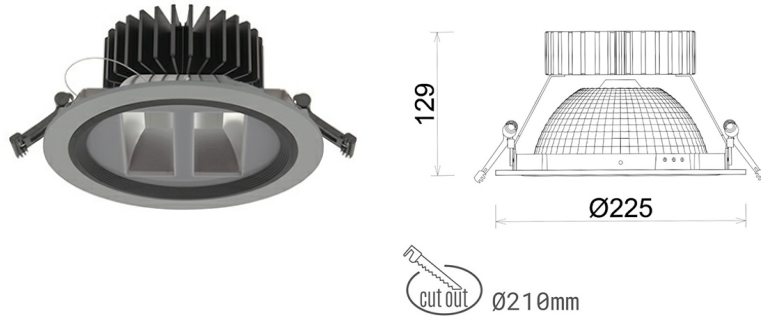

DOWNLIGHT SHERIFF Z BATWING 930 35W 90°x50° GREY PREMIUM WHITE ON/OFF

Article number: N207-K0001-HE930-HA-ZBW-ZC03_900-B1-###

LED	COB
Light colour	3000 [K] PREMIUM WHITE
CRI	90
Led chip flux	3911 [lm]
Luminous flux	3128 [lm]
System power	35 [W]
Luminaire Efficiency	89 [lm/W]
Beam angle	90°x50°
Controller	ON/OFF
MacAdam	3 SDCM

Downlight LED

LED downlight for drop ceiling installation. Aluminium housing. Glass cover included. Available in white, black and grey. Any RAL palette colour available on enquiry. Special double asymmetric optics. Maximum power is 37W.

LUMINAIRE

Weight	1,23 [kg]
Protection rating IP , IK , class	IP 20, IK 3,
Luminaire colour	GREY
Cover	Plastic
Operating voltage	220-240V 50-60Hz

Note: All data are typical values. Tolerance of measurements +/-10% System features may change with product improvements due to technical advances.