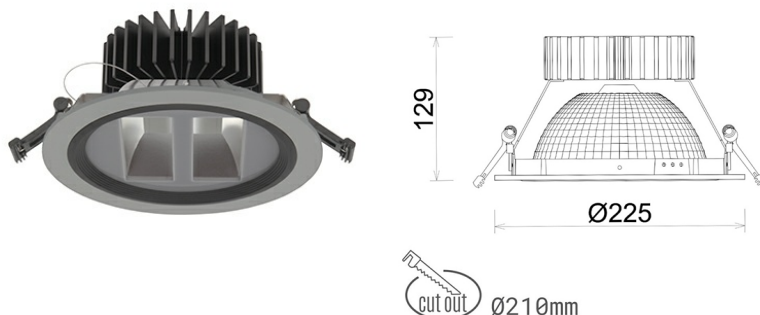

DOWNLIGHT SHERIFF Z BATWING 930 21W 90°x50° GREY PREMIUM WHITE ON/OFF

LED	COB
Light colour	3000 [K] PREMIUM WHITE
CRI	90
Led chip flux	3143 [lm]
Luminous flux	2514 [lm]
System power	21 [W]
Luminaire Efficiency	120 [lm/W]
Beam angle	90°x50°
Controller	ON/OFF
MacAdam	3 SDCM

Downlight LED

LED downlight for drop ceiling installation. Aluminium housing. Glass cover included. Available in white, black and grey. Any RAL palette colour available on enquiry. Special double asymmetric optics. Maximum power is 37W.

LUMINAIRE

Weight	1,23 [kg]
Protection rating IP , IK , class	IP 20, IK 3,
Luminaire colour	GREY
Cover	Plastic
Operating voltage	220-240V 50-60Hz

Note: All data are typical values. Tolerance of measurements +/-10% System features may change with product improvements due to technical advances.

OPTIONS

RAL colours on enquiry, Casambi on enquiry, DALI on enquiry, Phase-cut dimming on enquiry.

Generated: 29.06.2024

+48 32 388 80 00

www.cora.pl
cora@cora.pl

Street: Ignatza Hakuby 18
41-914 Bytom, Polska