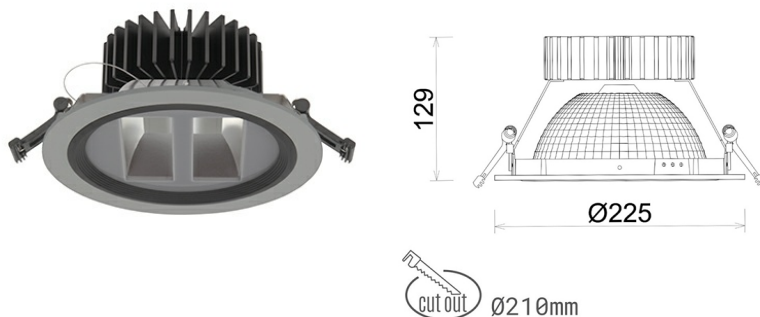

DOWNLIGHT SHERIFF Z BATWING 930 20W 90°x50° GREY PREMIUM WHITE ON/OFF

LED	COB
Light colour	3000 [K] PREMIUM WHITE
CRI	90
Led chip flux	2880 [lm]
Luminous flux	2304 [lm]
System power	20 [W]
Luminaire Efficiency	115 [lm/W]
Beam angle	90°x50°
Controller	ON/OFF
MacAdam	3 SDCM

Downlight LED

LED downlight for drop ceiling installation. Aluminium housing. Glass cover included. Available in white, black and grey. Any RAL palette colour available on enquiry. Special double asymmetric optics. Maximum power is 37W.

LUMINAIRE

Weight	1,23 [kg]
Protection rating IP , IK , class	IP 20, IK 3,
Luminaire colour	GREY
Cover	Plastic
Operating voltage	220-240V 50-60Hz

Note: All data are typical values. Tolerance of measurements +/-10% System features may change with product improvements due to technical advances.

OPTIONS

RAL colours on enquiry, Casambi on enquiry, DALI on enquiry, Phase-cut dimming on enquiry.

Generated: 26.06.2024

+48 32 388 80 00

www.cora.pl
cora@cora.pl

Street: Ignatza Hakuby 18
41-914 Bytom, Polska