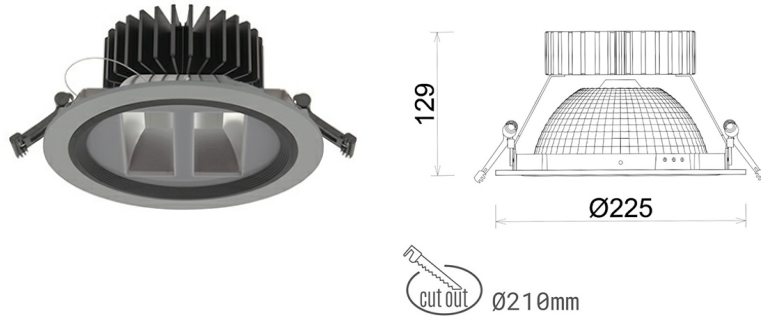

DOWNLIGHT SHERIFF Z BATWING 930 14W 90°x50° GREY PREMIUM WHITE ON/OFF

Article number: N207-K0001-HE930-HA-ZBW-ZC01_350-B1-###

LED	COB
Light colour	3000 [K] PREMIUM WHITE
CRI	90
Led chip flux	2064 [lm]
Luminous flux	1651 [lm]
System power	14 [W]
Luminaire Efficiency	118 [lm/W]
Beam angle	90°x50°
Controller	ON/OFF
MacAdam	3 SDCM

Downlight LED

LED downlight for drop ceiling installation. Aluminium housing. Glass cover included. Available in white, black and grey. Any RAL palette colour available on enquiry. Special double asymmetric optics. Maximum power is 37W.

LUMINAIRE

Weight	1,23 [kg]
Protection rating IP , IK , class	IP 20, IK 3,
Luminaire colour	GREY
Cover	Plastic
Operating voltage	220-240V 50-60Hz

Note: All data are typical values. Tolerance of measurements +/-10% System features may change with product improvements due to technical advances.