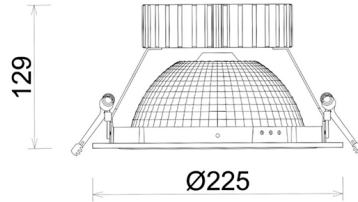

# DOWNLIGHT SHERIFF Z BATWING 957 37W 90°x50° GREY SPECIAL ON/OFF

Article number: N207-K0001-CC957-H8-ZBW-ZC03\_950-B1-###

LED	COB
Light colour	5700 [K] SPECIAL
CRI	90
Led chip flux	4590 [lm]
Luminous flux	3672 [lm]
System power	37 [W]
Luminaire Efficiency	99 [lm/W]
Beam angle	90°x50°
Controller	ON/OFF
MacAdam	3 SDCM

### Downlight LED

LED downlight for drop ceiling installation. Aluminium housing. Glass cover included. Available in white, black and grey. Any RAL palette colour available on enquiry. Special double asymmetric optics. Maximum power is 37W.

### LUMINAIRE

Weight	1,23 [kg]
Protection rating IP , IK , class	IP 20, IK 3,
Luminaire colour	GREY
Cover	Plastic
Operating voltage	220-240V 50-60Hz

Note: All data are typical values. Tolerance of measurements +/-10% System features may change with product improvements due to technical advances.