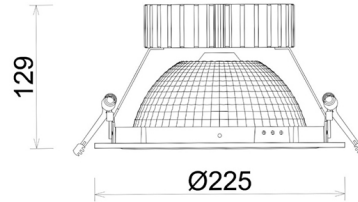

# DOWNLIGHT SHERIFF Z BATWING 957 19W 90°x50° GREY SPECIAL ON/OFF

Article number: N207-K0001-CC957-H8-ZBW-ZC01\_500-B1-###

LED	COB
Light colour	5700 [K] SPECIAL
CRI	90
Led chip flux	2551 [lm]
Luminous flux	2040 [lm]
System power	19 [W]
Luminaire Efficiency	107 [lm/W]
Beam angle	90°x50°
Controller	ON/OFF
MacAdam	3 SDCM

### Downlight LED

LED downlight for drop ceiling installation. Aluminium housing. Glass cover included. Available in white, black and grey. Any RAL palette colour available on enquiry. Special double asymmetric optics. Maximum power is 37W.

### LUMINAIRE

Weight	1,23 [kg]
Protection rating IP , IK , class	IP 20, IK 3,
Luminaire colour	GREY
Cover	Plastic
Operating voltage	220-240V 50-60Hz

Note: All data are typical values. Tolerance of measurements +/-10% System features may change with product improvements due to technical advances.