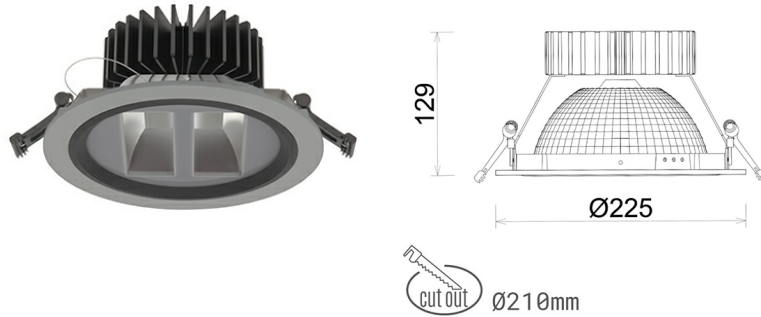

DOWNLIGHT SHERIFF Z BATWING 940 31W 90°x50° GREY HI EFFICIENT ON/OFF

Article number: N207-K0001-BB940-H8-ZBW-ZC03_800-B1-###

LED	COB
Light colour	4000 [K] HI EFFICIENT
CRI	90
Led chip flux	4964 [lm]
Luminous flux	3971 [lm]
System power	31 [W]
Luminaire Efficiency	128 [lm/W]
Beam angle	90°x50°
Controller	ON/OFF
MacAdam	3 SDCM

Downlight LED

LED downlight for drop ceiling installation. Aluminium housing. Glass cover included. Available in white, black and grey. Any RAL palette colour available on enquiry. Special double asymmetric optics. Maximum power is 37W.

LUMINAIRE

Weight	1,23 [kg]
Protection rating IP , IK , class	IP 20, IK 3,
Luminaire colour	GREY
Cover	Plastic
Operating voltage	220-240V 50-60Hz

Note: All data are typical values. Tolerance of measurements +/-10% System features may change with product improvements due to technical advances.