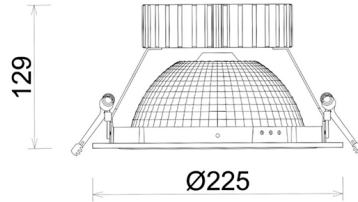

DOWNLIGHT SHERIFF Z BATWING 940 14W 90°x50° GREY HI EFFICIENT ON/OFF

Article number: N207-K0001-BB940-H8-ZBW-ZC01_350-B1-###

LED	COB
Light colour	4000 [K] HI EFFICIENT
CRI	90
Led chip flux	2260 [lm]
Luminous flux	1808 [lm]
System power	14 [W]
Luminaire Efficiency	129 [lm/W]
Beam angle	90°x50°
Controller	ON/OFF
MacAdam	3 SDCM

Downlight LED

LED downlight for drop ceiling installation. Aluminium housing. Glass cover included. Available in white, black and grey. Any RAL palette colour available on enquiry. Special double asymmetric optics. Maximum power is 37W.

LUMINAIRE

Weight	1,23 [kg]
Protection rating IP , IK , class	IP 20, IK 3,
Luminaire colour	GREY
Cover	Plastic
Operating voltage	220-240V 50-60Hz

Note: All data are typical values. Tolerance of measurements +/-10% System features may change with product improvements due to technical advances.