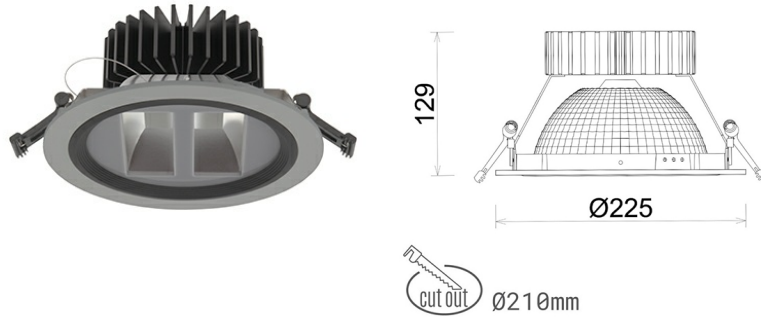

# DOWNLIGHT SHERIFF Z BATWING 935 23W 90°x50° GREY HI EFFICIENT ON/OFF

Article number: N207-K0001-BB935-H8-ZBW-ZC02\_600-B1-###

LED	COB
Light colour	3500 [K] HI EFFICIENT
CRI	90
Led chip flux	3624 [lm]
Luminous flux	2899 [lm]
System power	23 [W]
Luminaire Efficiency	126 [lm/W]
Beam angle	90°x50°
Controller	ON/OFF
MacAdam	3 SDCM

### Downlight LED

LED downlight for drop ceiling installation. Aluminium housing. Glass cover included. Available in white, black and grey. Any RAL palette colour available on enquiry. Special double asymmetric optics. Maximum power is 37W.

### LUMINAIRE

Weight	1,23 [kg]
Protection rating IP , IK , class	IP 20, IK 3,
Luminaire colour	GREY
Cover	Plastic
Operating voltage	220-240V 50-60Hz

Note: All data are typical values. Tolerance of measurements +/-10% System features may change with product improvements due to technical advances.