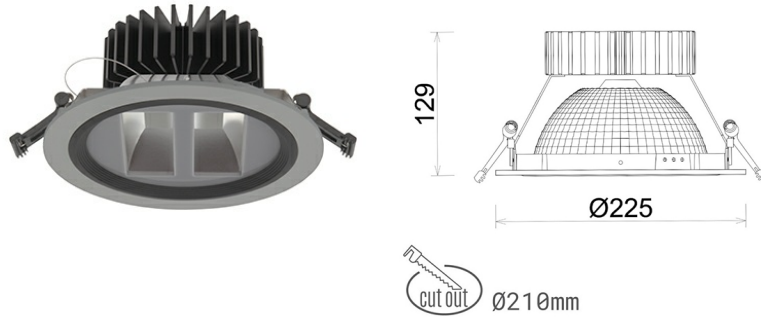

DOWNLIGHT SHERIFF Z BATWING 935 14W 90°x50° GREY HI EFFICIENT ON/OFF

Article number: N207-K0001-BB935-H8-ZBW-ZC01_350-B1-###

LED	COB
Light colour	3500 [K] HI EFFICIENT
CRI	90
Led chip flux	2174 [lm]
Luminous flux	1739 [lm]
System power	14 [W]
Luminaire Efficiency	124 [lm/W]
Beam angle	90°x50°
Controller	ON/OFF
MacAdam	3 SDCM

Downlight LED

LED downlight for drop ceiling installation. Aluminium housing. Glass cover included. Available in white, black and grey. Any RAL palette colour available on enquiry. Special double asymmetric optics. Maximum power is 37W.

LUMINAIRE

Weight	1,23 [kg]
Protection rating IP , IK , class	IP 20, IK 3,
Luminaire colour	GREY
Cover	Plastic
Operating voltage	220-240V 50-60Hz

Note: All data are typical values. Tolerance of measurements +/-10% System features may change with product improvements due to technical advances.