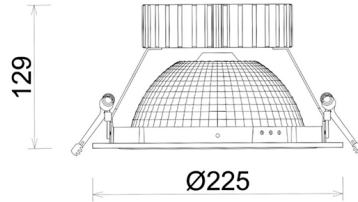

DOWNLIGHT SHERIFF Z BATWING 930 31W 90°x50° GREY HI EFFICIENT ON/OFF

Article number: N207-K0001-BB930-H8-ZBW-ZC03_800-B1-###

LED	COB
Light colour	3000 [K] HI EFFICIENT
CRI	90
Led chip flux	4956 [lm]
Luminous flux	3964 [lm]
System power	31 [W]
Luminaire Efficiency	128 [lm/W]
Beam angle	90°x50°
Controller	ON/OFF
MacAdam	3 SDCM

Downlight LED

LED downlight for drop ceiling installation. Aluminium housing. Glass cover included. Available in white, black and grey. Any RAL palette colour available on enquiry. Special double asymmetric optics. Maximum power is 37W.

LUMINAIRE

Weight	1,23 [kg]
Protection rating IP , IK , class	IP 20, IK 3,
Luminaire colour	GREY
Cover	Plastic
Operating voltage	220-240V 50-60Hz

Note: All data are typical values. Tolerance of measurements +/-10% System features may change with product improvements due to technical advances.