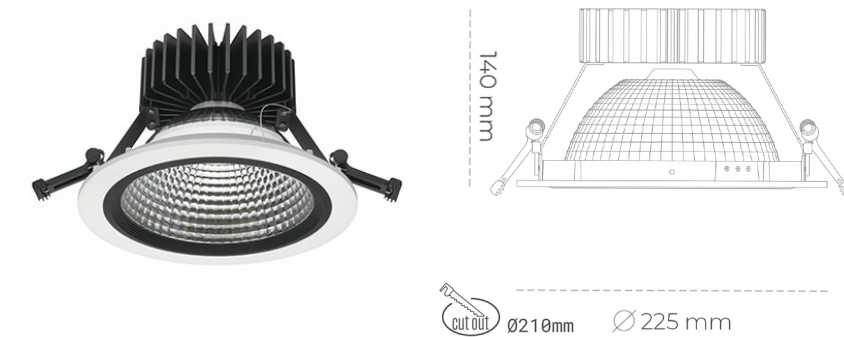

DOWNLIGHT SHERIFF Z 825 37W 55° WHITE BREAD ON/OFF

LED	COB
Light colour	2500 [K] BREAD
CRI	80
Led chip flux	4299 [lm]
Luminous flux	3439 [lm]
System power	37 [W]
Luminaire Efficiency	93 [lm/W]
Beam angle	ON/OFF
Controller	3 SDCM
MacAdam	

Downlight LED

LED downlight for drop ceiling installation. Aluminium housing. Glass cover included. Available in white, black and grey. Any RAL palette colour available on enquiry. Reflector beam available: 55°. Maximum power is 37W.

LUMINAIRE

Weight	1,23 [kg]
Protection rating IP , IK , class	IP 20, IK 3,
Luminaire colour	Glass
Cover	220-240V 50-60Hz
Operating voltage	

Note: All data are typical values. Tolerance of measurements +/-10% System features may change with product improvements due to technical advances.

OPTIONS

RAL colours on enquiry, Casambi on enquiry, DALI on enquiry, Phase-cut dimming on enquiry.

Generated: 17.09.2024

+48 32 388 80 00

www.cora.pl
cora@cora.pl

Street: Ignatza Hakuby 18
41-914 Bytom, Polska