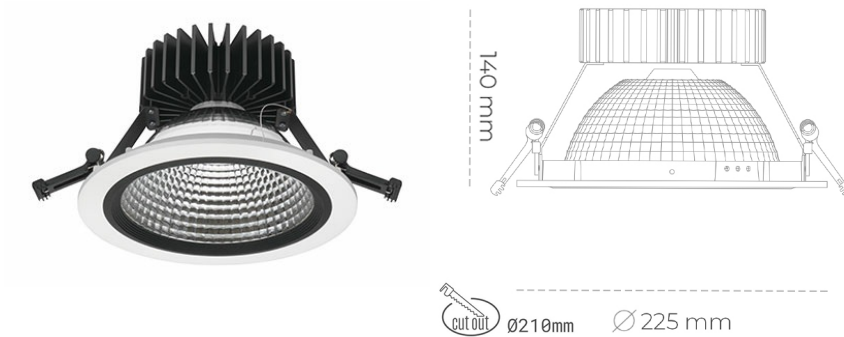

DOWNLIGHT SHERIFF Z 825 27W 55° WHITE BREAD ON/OFF

Article number: N206-K0003-VF825-H8-###-ZC02_700-##-###

LED	COB
Light colour	2500 [K] BREAD
CRI	80
Led chip flux	3169 [lm]
Luminous flux	2535 [lm]
System power	27 [W]
Luminaire Efficiency	94 [lm/W]
Beam angle	36°
Controller	ON/OFF
MacAdam	3 SDCM

Downlight LED

LED downlight for drop ceiling installation. Aluminium housing. Glass cover included. Available in white, black and grey. Any RAL palette colour available on enquiry. Reflector beam available: 55°. Maximum power is 37W.

LUMINAIRE

Weight	1,23 [kg]
Protection rating IP , IK , class	IP 20, IK 3,
Luminaire colour	WHITE
Cover	Glass
Operating voltage	220-240V 50-60Hz

Note: All data are typical values. Tolerance of measurements +/-10% System features may change with product improvements due to technical advances.