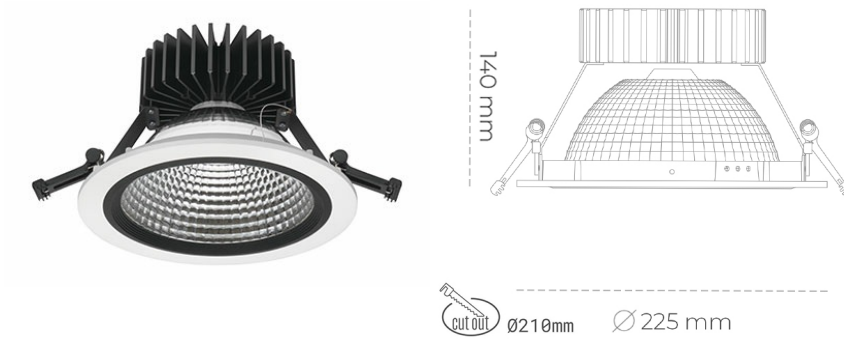

DOWNLIGHT SHERIFF Z 825 25W 55° WHITE BREAD ON/OFF

LED	COB
Light colour	2500 [K] BREAD
CRI	80
Led chip flux	3042 [lm]
Luminous flux	2433 [lm]
System power	25 [W]
Luminaire Efficiency	97 [lm/W]
Beam angle	ON/OFF
Controller	3 SDCM
MacAdam	

Downlight LED

LED downlight for drop ceiling installation. Aluminium housing. Glass cover included. Available in white, black and grey. Any RAL palette colour available on enquiry. Reflector beam available: 55°. Maximum power is 37W.

LUMINAIRE

Weight	1,23 [kg]
Protection rating IP , IK , class	IP 20, IK 3,
Luminaire colour	Glass
Cover	220-240V 50-60Hz
Operating voltage	

Note: All data are typical values. Tolerance of measurements +/-10% System features may change with product improvements due to technical advances.

OPTIONS

RAL colours on enquiry, Casambi on enquiry, DALI on enquiry, Phase-cut dimming on enquiry.

Generated: 17.09.2024

+48 32 388 80 00

www.cora.pl
cora@cora.pl

Street: Ignatza Hakuby 18
41-914 Bytom, Polska