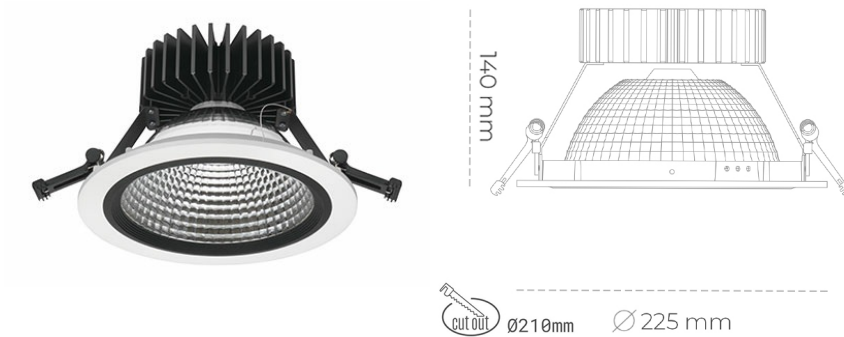

DOWNLIGHT SHERIFF Z 825 23W 55° WHITE BREAD ON/OFF

Article number: N206-K0003-VF825-H8-###-ZC02_600-##-###

LED	COB
Light colour	2500 [K] BREAD
CRI	80
Led chip flux	2808 [lm]
Luminous flux	2246 [lm]
System power	23 [W]
Luminaire Efficiency	98 [lm/W]
Beam angle	36°
Controller	ON/OFF
MacAdam	3 SDCM

Downlight LED

LED downlight for drop ceiling installation. Aluminium housing. Glass cover included. Available in white, black and grey. Any RAL palette colour available on enquiry. Reflector beam available: 55°. Maximum power is 37W.

LUMINAIRE

Weight	1,23 [kg]
Protection rating IP , IK , class	IP 20, IK 3,
Luminaire colour	WHITE
Cover	Glass
Operating voltage	220-240V 50-60Hz

Note: All data are typical values. Tolerance of measurements +/-10% System features may change with product improvements due to technical advances.