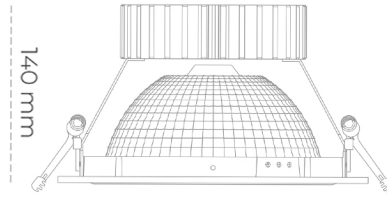

DOWNLIGHT SHERIFF Z 825 21W 55° WHITE BREAD ON/OFF

Article number: N206-K0003-VF825-H8-###-ZC02_550-##-###

LED	COB
Light colour	2500 [K] BREAD
CRI	80
Led chip flux	2574 [lm]
Luminous flux	2059 [lm]
System power	21 [W]
Luminaire Efficiency	98 [lm/W]
Beam angle	ON/OFF
Controller	3 SDCM
MacAdam	

Downlight LED

LED downlight for drop ceiling installation. Aluminium housing. Glass cover included. Available in white, black and grey. Any RAL palette colour available on enquiry. Reflector beam available: 55°. Maximum power is 37W.

LUMINAIRE

Weight	1,23 [kg]
Protection rating IP , IK , class	IP 20, IK 3,
Luminaire colour	Glass
Cover	220-240V 50-60Hz
Operating voltage	

Note: All data are typical values. Tolerance of measurements +/-10% System features may change with product improvements due to technical advances.