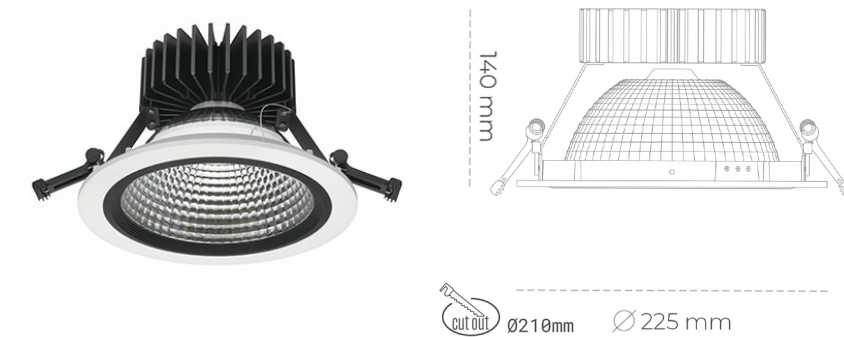

DOWNLIGHT SHERIFF Z 820 35W 55° WHITE MEAT PINK ON/OFF

Article number: N206-K0003-VE820-H8-###-ZC03_900-##-###

LED	COB
Light colour	2000 [K] MEAT PINK
CRI	80
Led chip flux	2807 [lm]
Luminous flux	2245 [lm]
System power	35 [W]
Luminaire Efficiency	64 [lm/W]
Beam angle	36°
Controller	ON/OFF
MacAdam	3 SDCM

Downlight LED

LED downlight for drop ceiling installation. Aluminium housing. Glass cover included. Available in white, black and grey. Any RAL palette colour available on enquiry. Reflector beam available: 55°. Maximum power is 37W.

LUMINAIRE

Weight	1,23 [kg]
Protection rating IP , IK , class	IP 20, IK 3,
Luminaire colour	WHITE
Cover	Glass
Operating voltage	220-240V 50-60Hz

Note: All data are typical values. Tolerance of measurements +/-10% System features may change with product improvements due to technical advances.