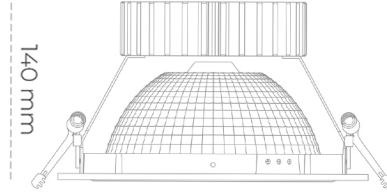

DOWNLIGHT SHERIFF Z 820 14W 55° WHITE MEAT PINK ON/OFF

LED	COB
Light colour	2000 [K] MEAT PINK
CRI	80
Led chip flux	1253 [lm]
Luminous flux	1002 [lm]
System power	14 [W]
Luminaire Efficiency	72 [lm/W]
Beam angle	ON/OFF
Controller	3 SDCM
MacAdam	

Downlight LED

LED downlight for drop ceiling installation. Aluminium housing. Glass cover included. Available in white, black and grey. Any RAL palette colour available on enquiry. Reflector beam available: 55°. Maximum power is 37W.

LUMINAIRE

Weight	1,23 [kg]
Protection rating IP , IK , class	IP 20, IK 3,
Luminaire colour	Glass
Cover	220-240V 50-60Hz
Operating voltage	

Note: All data are typical values. Tolerance of measurements +/-10% System features may change with product improvements due to technical advances.

OPTIONS

RAL colours on enquiry, Casambi on enquiry, DALI on enquiry, Phase-cut dimming on enquiry.

Generated: 17.09.2024

+48 32 388 80 00

www.cora.pl
cora@cora.pl

Street: Ignatza Hakuby 18
41-914 Bytom, Polska