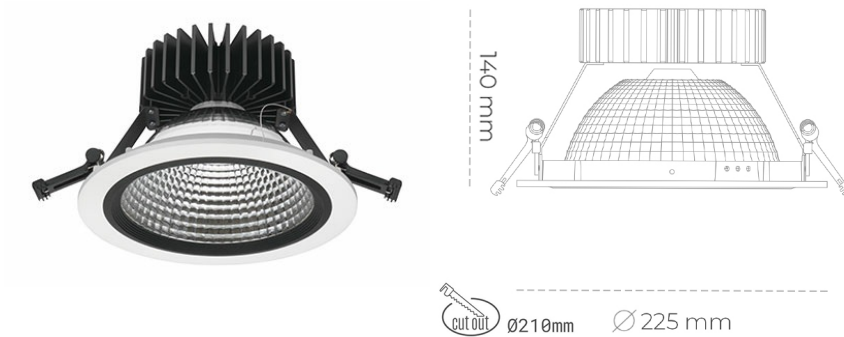

## DOWNLIGHT SHERIFF Z 820 14W 55° WHITE MEAT PINK ON/OFF

Article number: N206-K0003-VE820-H8-###-ZC01\_350-##-###

LED	COB
Light colour	2000 [K] MEAT PINK
CRI	80
Led chip flux	1253 [lm]
Luminous flux	1002 [lm]
System power	14 [W]
Luminaire Efficiency	72 [lm/W]
Beam angle	36°
Controller	ON/OFF
MacAdam	3 SDCM

### Downlight LED

LED downlight for drop ceiling installation. Aluminium housing. Glass cover included. Available in white, black and grey. Any RAL palette colour available on enquiry. Reflector beam available: 55°. Maximum power is 37W.

### LUMINAIRE

Weight	1,23 [kg]
Protection rating IP , IK , class	IP 20, IK 3,
Luminaire colour	WHITE
Cover	Glass
Operating voltage	220-240V 50-60Hz

Note: All data are typical values. Tolerance of measurements +/-10% System features may change with product improvements due to technical advances.