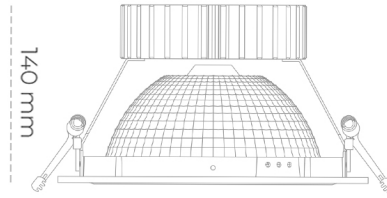

DOWNLIGHT SHERIFF Z 940 27W 55° WHITE | ON/OFF

Article number: N206-K0003-RF940-H8-##-ZC02_700-##-###

LED	COB
Light colour	4000 [K]
CRI	90
Led chip flux	3383 [lm]
Luminous flux	2706 [lm]
System power	27 [W]
Luminaire Efficiency	100 [lm/W]
Beam angle	36°
Controller	ON/OFF
MacAdam	3 SDCM

Downlight LED

LED downlight for drop ceiling installation. Aluminium housing. Glass cover included. Available in white, black and grey. Any RAL palette colour available on enquiry. Reflector beam available: 55°. Maximum power is 37W.

LUMINAIRE

Weight	1,23 [kg]
Protection rating IP , IK , class	IP 20, IK 3,
Luminaire colour	WHITE
Cover	Glass
Operating voltage	220-240V 50-60Hz

Note: All data are typical values. Tolerance of measurements +/-10% System features may change with product improvements due to technical advances.