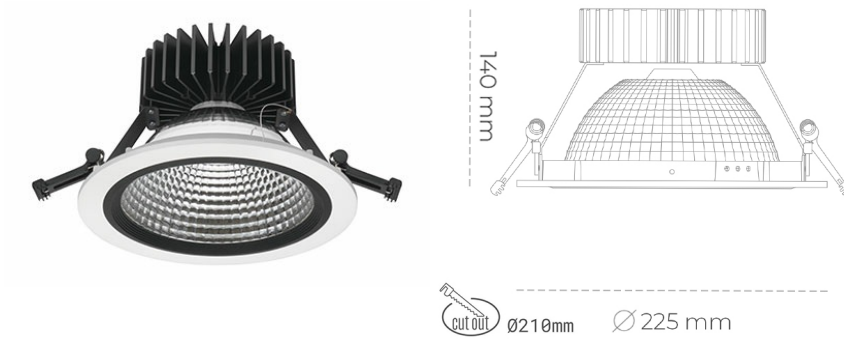

DOWNLIGHT SHERIFF Z 940 14W 55° WHITE | ON/OFF

Article number: N206-K0003-RF940-H8-###-ZC01_350-##-###

LED	COB
Light colour	4000 [K]
CRI	90
Led chip flux	1691 [lm]
Luminous flux	1352 [lm]
System power	14 [W]
Luminaire Efficiency	97 [lm/W]
Beam angle	ON/OFF
Controller	3 SDCM
MacAdam	

Downlight LED

LED downlight for drop ceiling installation. Aluminium housing. Glass cover included. Available in white, black and grey. Any RAL palette colour available on enquiry. Reflector beam available: 55°. Maximum power is 37W.

LUMINAIRE

Weight	1,23 [kg]
Protection rating IP , IK , class	IP 20, IK 3,
Luminaire colour	Glass
Cover	220-240V 50-60Hz
Operating voltage	

Note: All data are typical values. Tolerance of measurements +/-10% System features may change with product improvements due to technical advances.