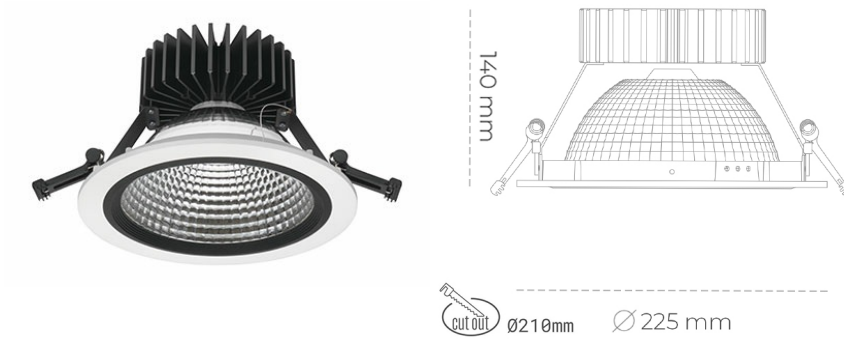

DOWNLIGHT SHERIFF Z 930 37W 55° WHITE | ON/OFF

Article number: N206-K0003-RF930-H8-###-ZC03_950-##-###

LED	COB
Light colour	3000 [K]
CRI	90
Led chip flux	4380 [lm]
Luminous flux	3504 [lm]
System power	37 [W]
Luminaire Efficiency	95 [lm/W]
Beam angle	36°
Controller	ON/OFF
MacAdam	3 SDCM

Downlight LED

LED downlight for drop ceiling installation. Aluminium housing. Glass cover included. Available in white, black and grey. Any RAL palette colour available on enquiry. Reflector beam available: 55°. Maximum power is 37W.

LUMINAIRE

Weight	1,23 [kg]
Protection rating IP , IK , class	IP 20, IK 3,
Luminaire colour	WHITE
Cover	Glass
Operating voltage	220-240V 50-60Hz

Note: All data are typical values. Tolerance of measurements +/-10% System features may change with product improvements due to technical advances.