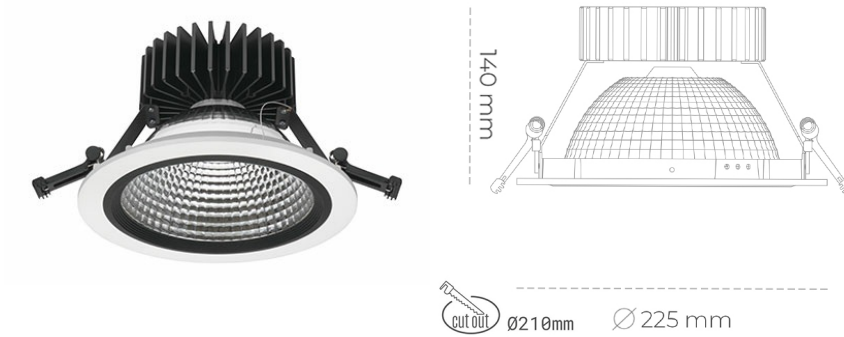

DOWNLIGHT SHERIFF Z 930 35W 55° WHITE | ON/OFF

LED	COB
Light colour	3000 [K] |
CRI	90
Led chip flux	4150 [lm]
Luminous flux	3320 [lm]
System power	35 [W]
Luminaire Efficiency	95 [lm/W]
Beam angle	36°
Controller	ON/OFF
MacAdam	3 SDCM

Downlight LED

LED downlight for drop ceiling installation. Aluminium housing. Glass cover included. Available in white, black and grey. Any RAL palette colour available on enquiry. Reflector beam available: 55°. Maximum power is 37W.

LUMINAIRE

Weight	1,23 [kg]
Protection rating IP , IK , class	IP 20, IK 3,
Luminaire colour	WHITE
Cover	Glass
Operating voltage	220-240V 50-60Hz

Note: All data are typical values. Tolerance of measurements +/-10% System features may change with product improvements due to technical advances.

OPTIONS

RAL colours on enquiry, Casambi on enquiry, DALI on enquiry, Phase-cut dimming on enquiry.

Generated: 26.06.2024

+48 32 388 80 00

www.cora.pl
cora@cora.pl

Street: Ignatza Hakuby 18
41-914 Bytom, Polska