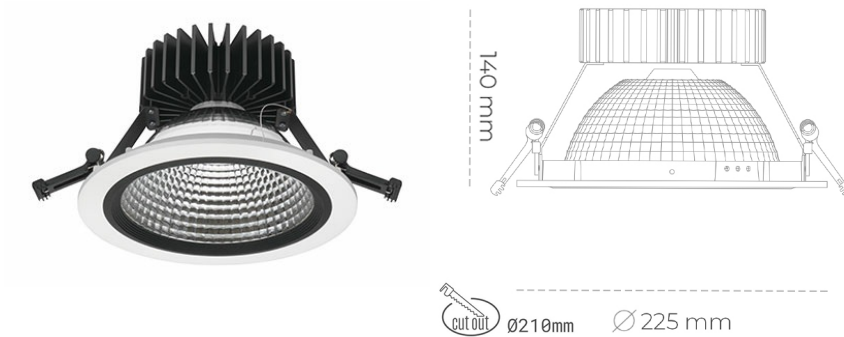

DOWNLIGHT SHERIFF Z 927 37W 55° WHITE | ON/OFF

Article number: N206-K0003-RF927-H8-###-ZC03_950-##-###

LED	COB
Light colour	2700 [K]
CRI	80
Led chip flux	4222 [lm]
Luminous flux	3377 [lm]
System power	37 [W]
Luminaire Efficiency	91 [lm/W]
Beam angle	ON/OFF
Controller	3 SDCM
MacAdam	

Downlight LED

LED downlight for drop ceiling installation. Aluminium housing. Glass cover included. Available in white, black and grey. Any RAL palette colour available on enquiry. Reflector beam available: 55°. Maximum power is 37W.

LUMINAIRE

Weight	1,23 [kg]
Protection rating IP , IK , class	IP 20, IK 3,
Luminaire colour	Glass
Cover	220-240V 50-60Hz
Operating voltage	

Note: All data are typical values. Tolerance of measurements +/-10% System features may change with product improvements due to technical advances.