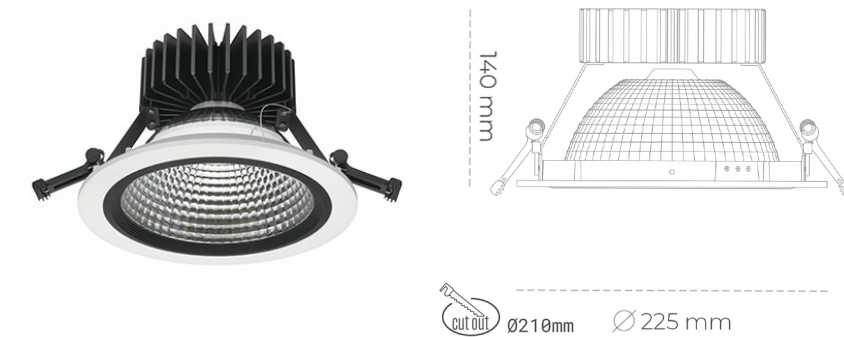

DOWNLIGHT SHERIFF Z 927 23W 55° WHITE | ON/OFF

Article number: N206-K0003-RF927-H8-###-ZC02_600-##-###

LED	COB
Light colour	2700 [K]
CRI	80
Led chip flux	2667 [lm]
Luminous flux	2133 [lm]
System power	23 [W]
Luminaire Efficiency	93 [lm/W]
Beam angle	36°
Controller	ON/OFF
MacAdam	3 SDCM

Downlight LED

LED downlight for drop ceiling installation. Aluminium housing. Glass cover included. Available in white, black and grey. Any RAL palette colour available on enquiry. Reflector beam available: 55°. Maximum power is 37W.

LUMINAIRE

Weight	1,23 [kg]
Protection rating IP , IK , class	IP 20, IK 3,
Luminaire colour	WHITE
Cover	Glass
Operating voltage	220-240V 50-60Hz

Note: All data are typical values. Tolerance of measurements +/-10% System features may change with product improvements due to technical advances.