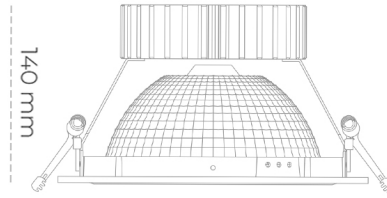

DOWNLIGHT SHERIFF Z 835 37W 55° WHITE | ON/OFF

Article number: N206-K0003-RF835-H8-###-ZC03_950-##-###

LED	COB
Light colour	3500 [K]
CRI	80
Led chip flux	5288 [lm]
Luminous flux	4230 [lm]
System power	37 [W]
Luminaire Efficiency	114 [lm/W]
Beam angle	36°
Controller	ON/OFF
MacAdam	3 SDCM

Downlight LED

LED downlight for drop ceiling installation. Aluminium housing. Glass cover included. Available in white, black and grey. Any RAL palette colour available on enquiry. Reflector beam available: 55°. Maximum power is 37W.

LUMINAIRE

Weight	1,23 [kg]
Protection rating IP , IK , class	IP 20, IK 3,
Luminaire colour	WHITE
Cover	Glass
Operating voltage	220-240V 50-60Hz

Note: All data are typical values. Tolerance of measurements +/-10% System features may change with product improvements due to technical advances.