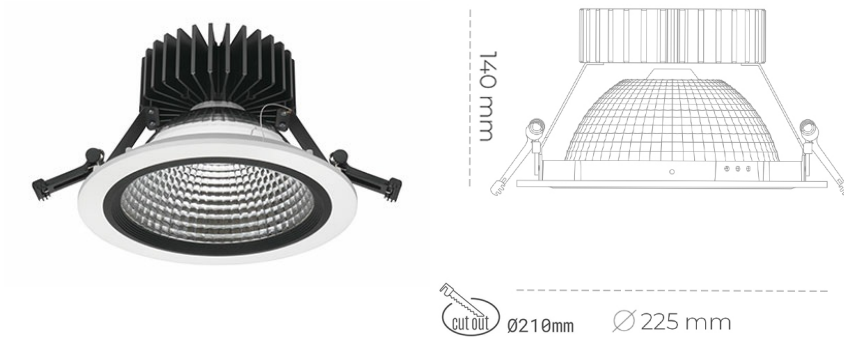

DOWNLIGHT SHERIFF Z 835 25W 55° WHITE | ON/OFF

Article number: N206-K0003-RF835-H8-###-ZC02_650-##-###

| | |
|----------------------|------------|
| LED | COB |
| Light colour | 3500 [K] |
| CRI | 80 |
| Led chip flux | 3618 [lm] |
| Luminous flux | 2894 [lm] |
| System power | 25 [W] |
| Luminaire Efficiency | 116 [lm/W] |
| Beam angle | 36° |
| Controller | ON/OFF |
| MacAdam | 3 SDCM |

Downlight LED

LED downlight for drop ceiling installation. Aluminium housing. Glass cover included. Available in white, black and grey. Any RAL palette colour available on enquiry. Reflector beam available: 55°. Maximum power is 37W.

LUMINAIRE

| | |
|-----------------------------------|------------------|
| Weight | 1,23 [kg] |
| Protection rating IP , IK , class | IP 20, IK 3, |
| Luminaire colour | WHITE |
| Cover | Glass |
| Operating voltage | 220-240V 50-60Hz |